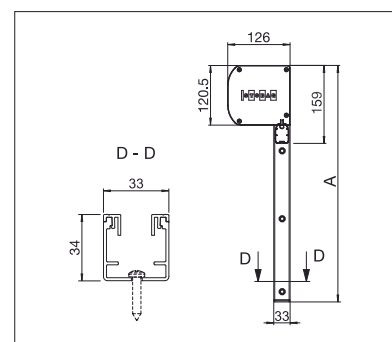

VS/VD5100
Wall installation with clips

VS/VD5400
Mounting with fastening brackets

Dimensiones técnicas en milímetros

VS/VD5600
Wall mounting with direct screw
connection

VS/VD5200 Soffit mounting

Cofre redondo

VM720/2 Cofre cuadrado

Telas opacas

VC5300 CRISTAL

VS/VD5100

	min. 75 cm max. 400 cm
	min. 50 cm max. 350 cm*

*max. 12 m² cover area

max. 50 km/h
depending on dimensions and location up to 120 km/h

VS/VD5200